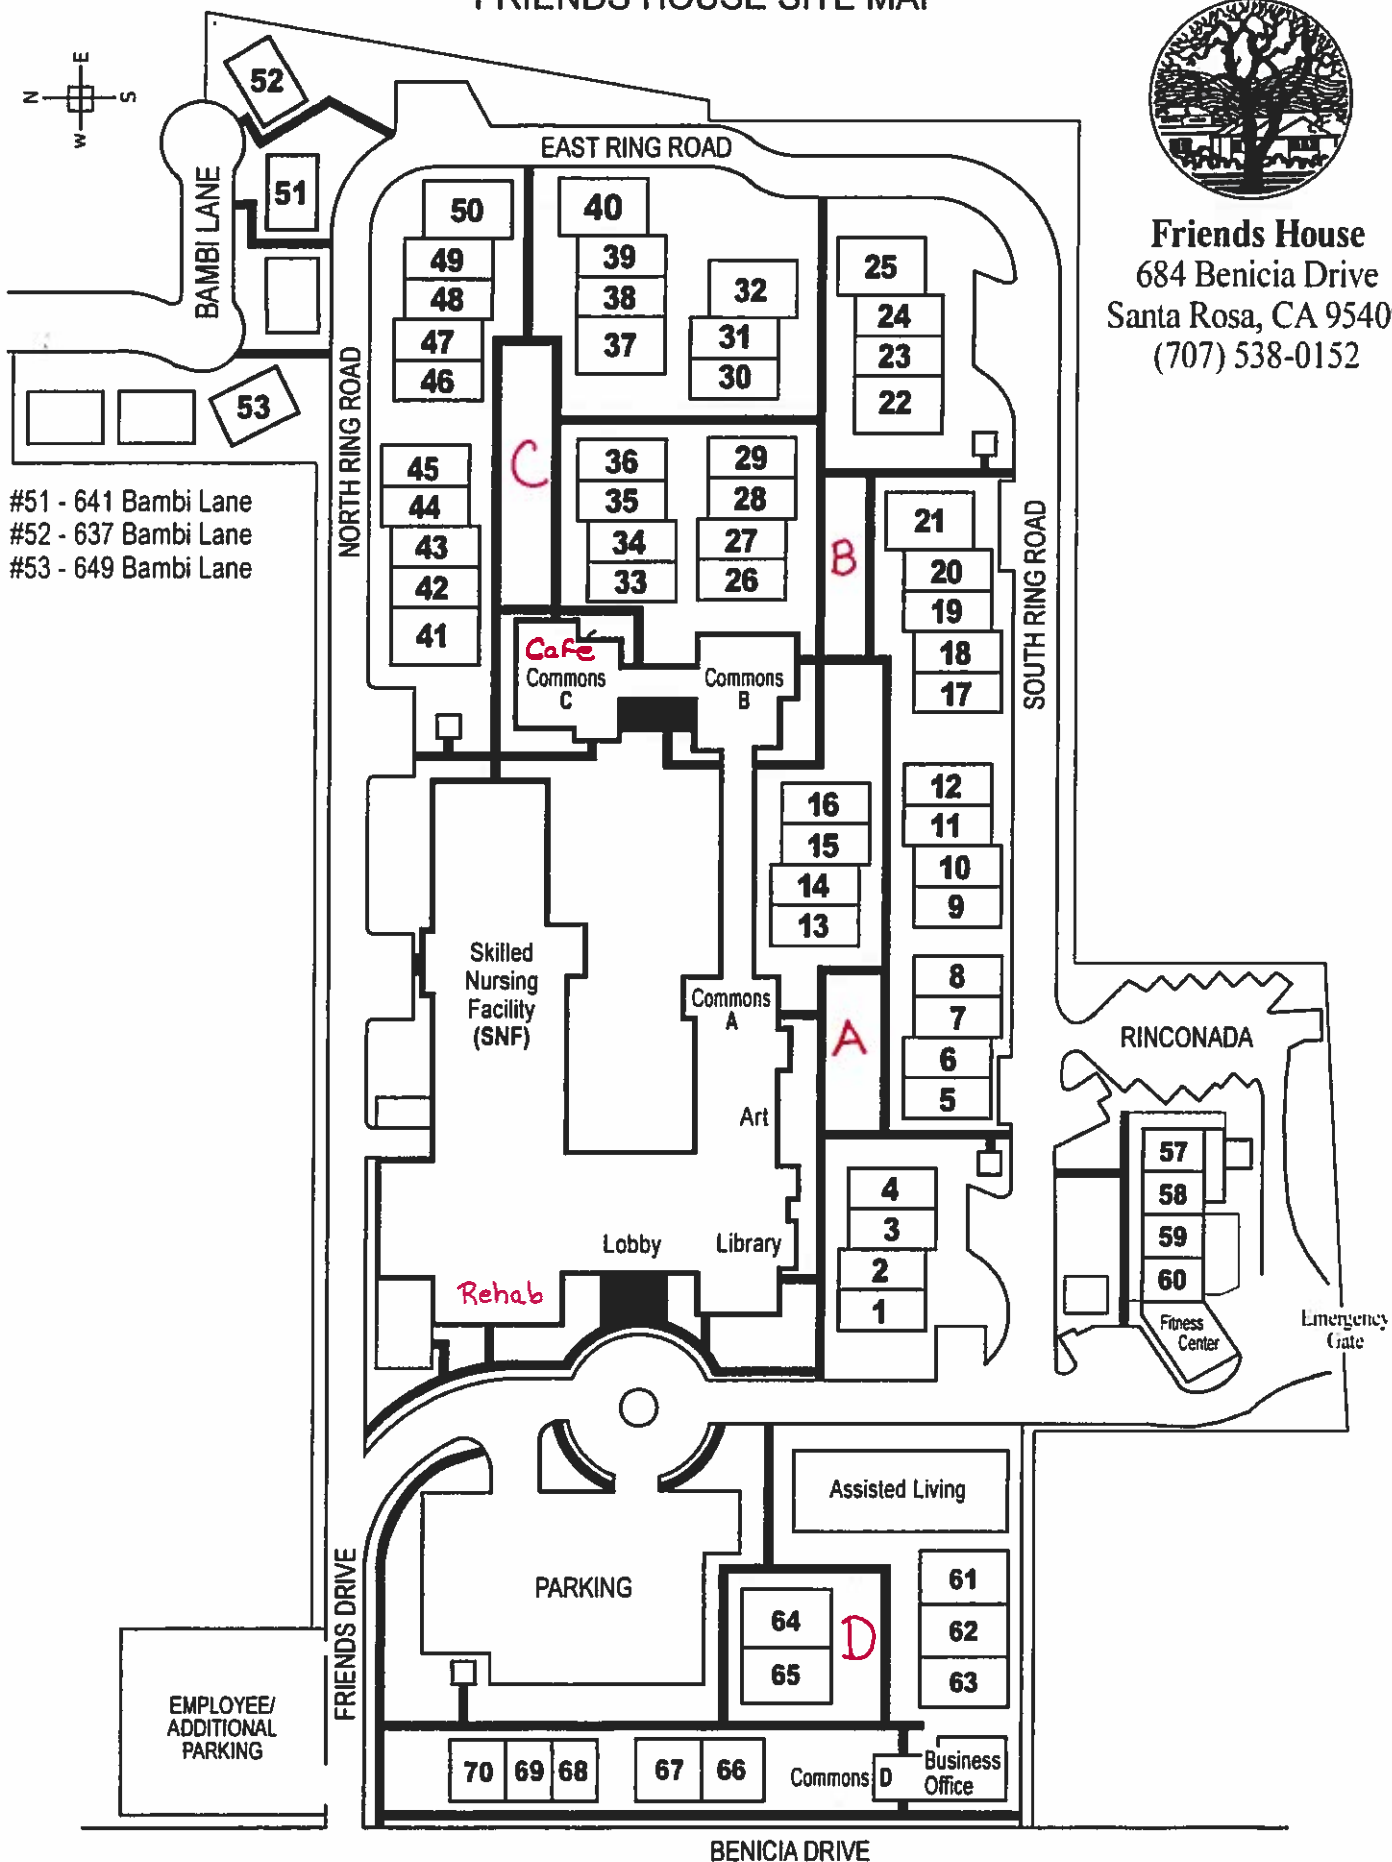

# FRIENDS HOUSE SITE MAP

**Friends House**  
 684 Benicia Drive  
 Santa Rosa, CA 95409  
 (707) 538-0152

#51 - 641 Bambi Lane  
 #52 - 637 Bambi Lane  
 #53 - 649 Bambi Lane