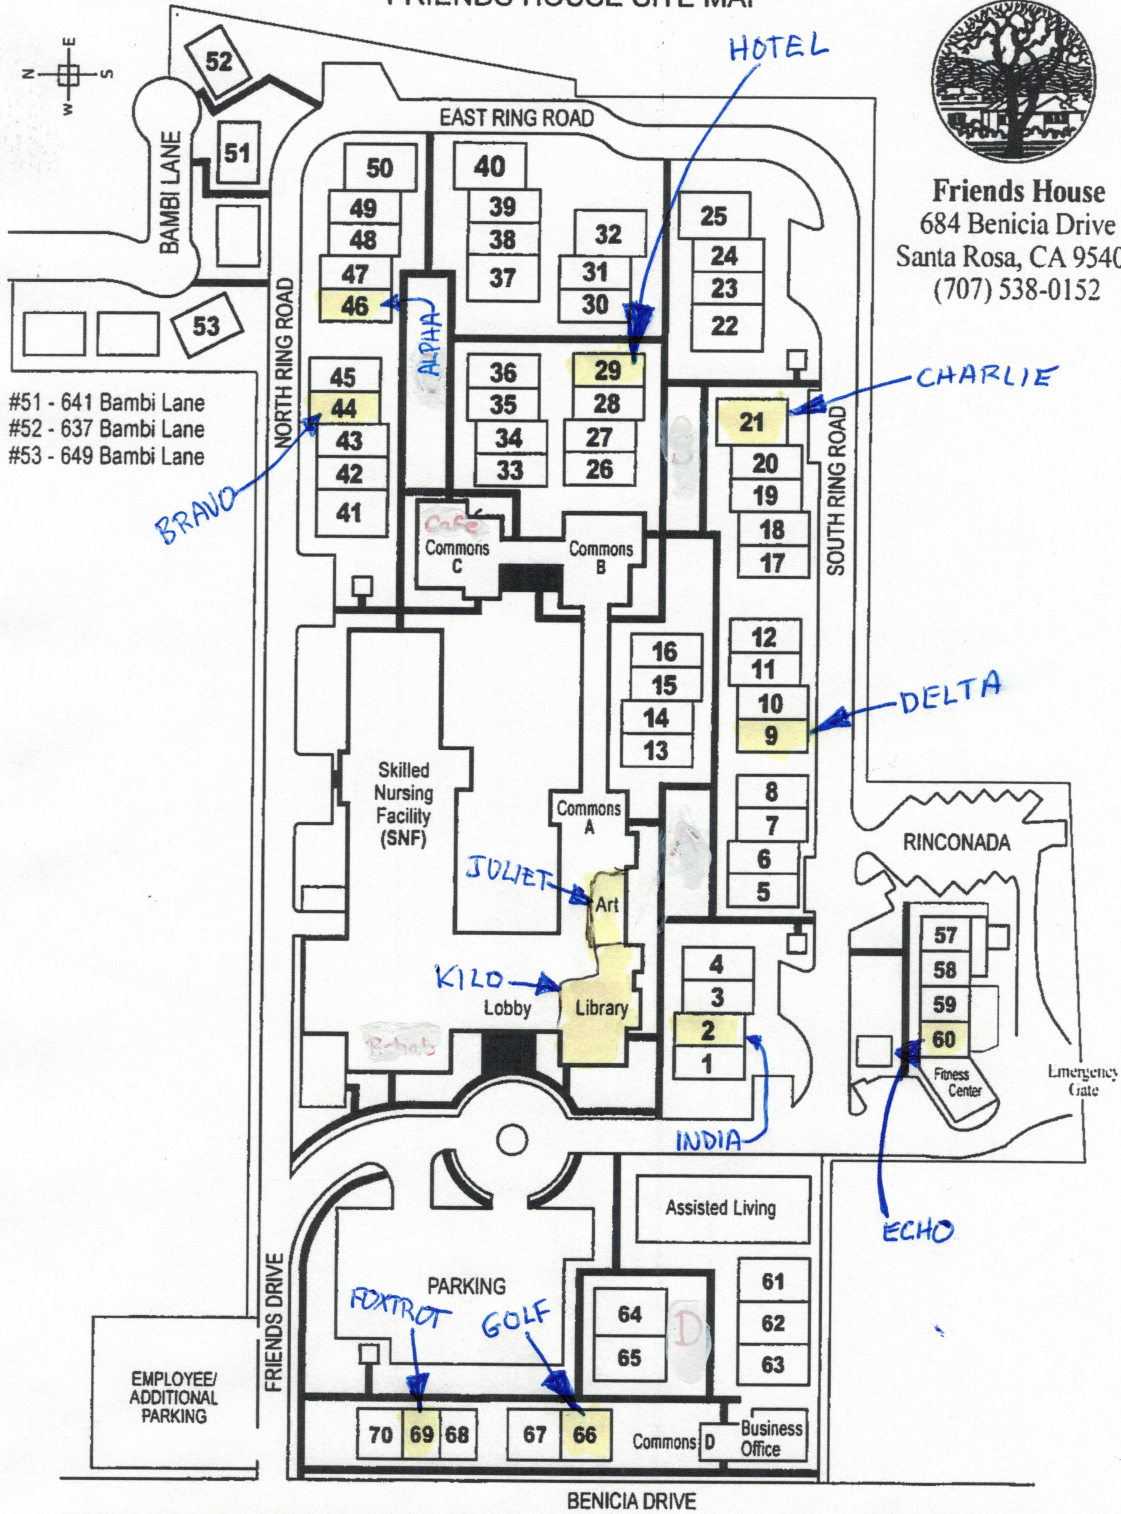

# FRIENDS HOUSE SITE MAP

**Friends House**  
 684 Benicia Drive  
 Santa Rosa, CA 95409  
 (707) 538-0152

Revised 3/2006

Family Bible  
 Church

Gym