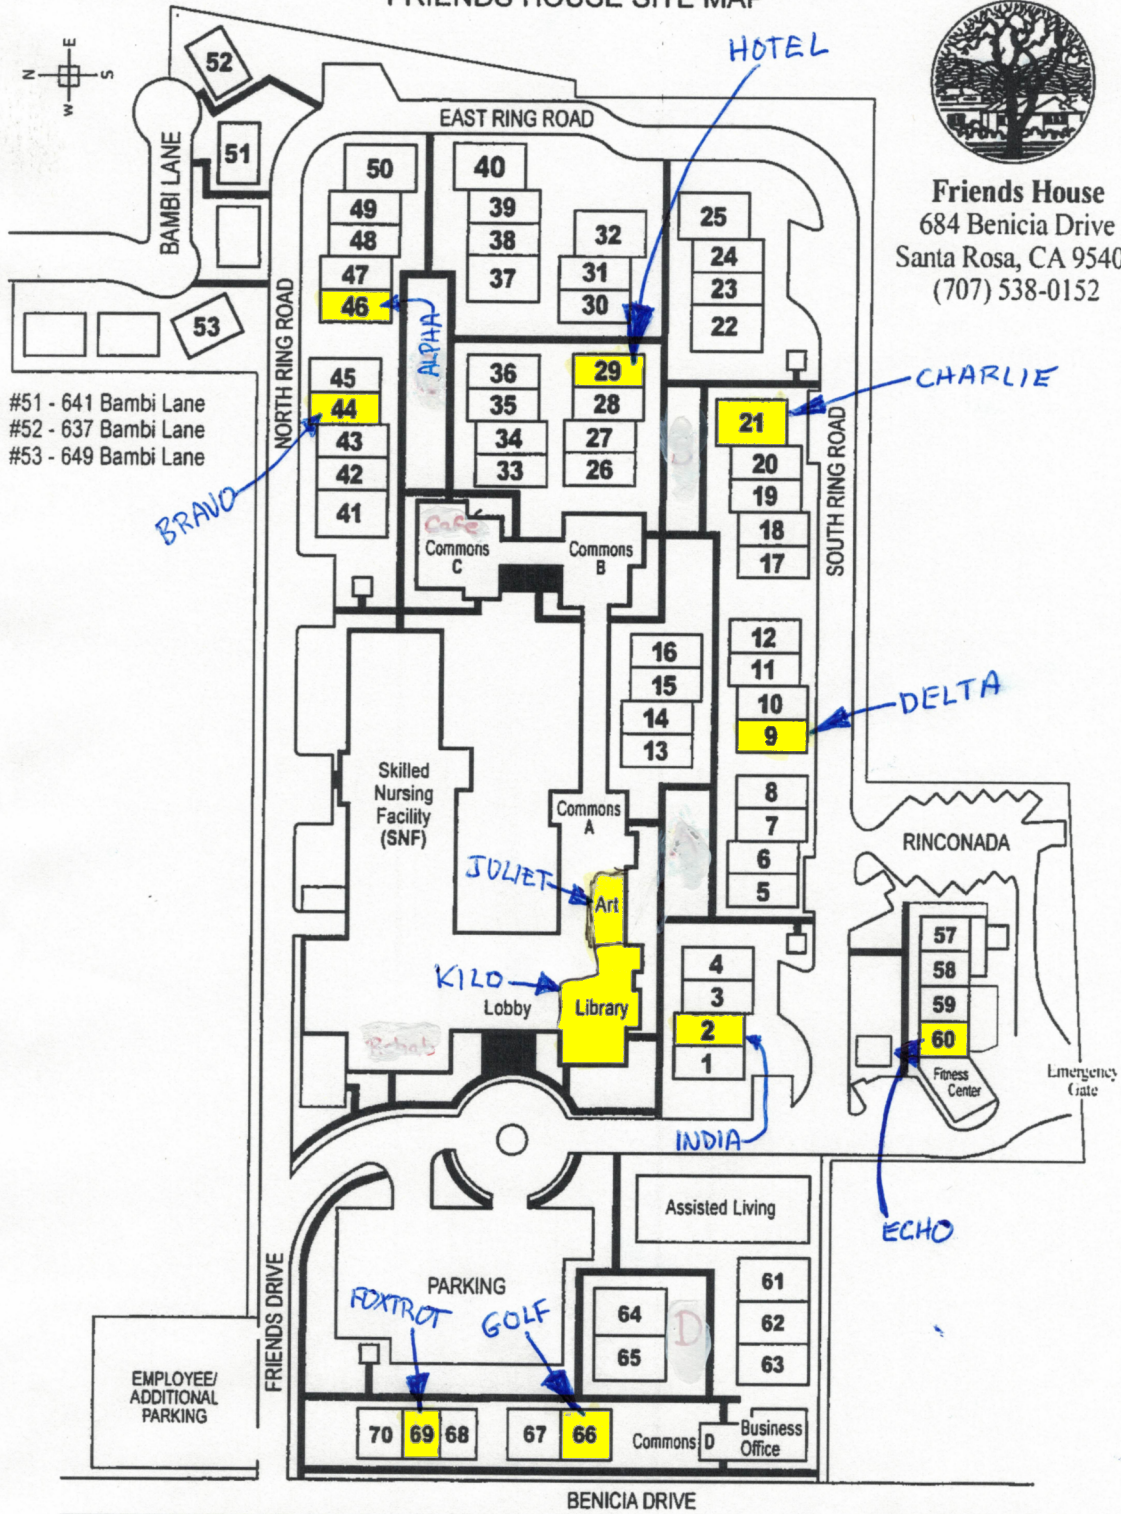

# FRIENDS HOUSE SITE MAP

**Friends House**  
 684 Benicia Drive  
 Santa Rosa, CA 95409  
 (707) 538-0152

Revised 3/2006

Family Bible  
 Church

Gym