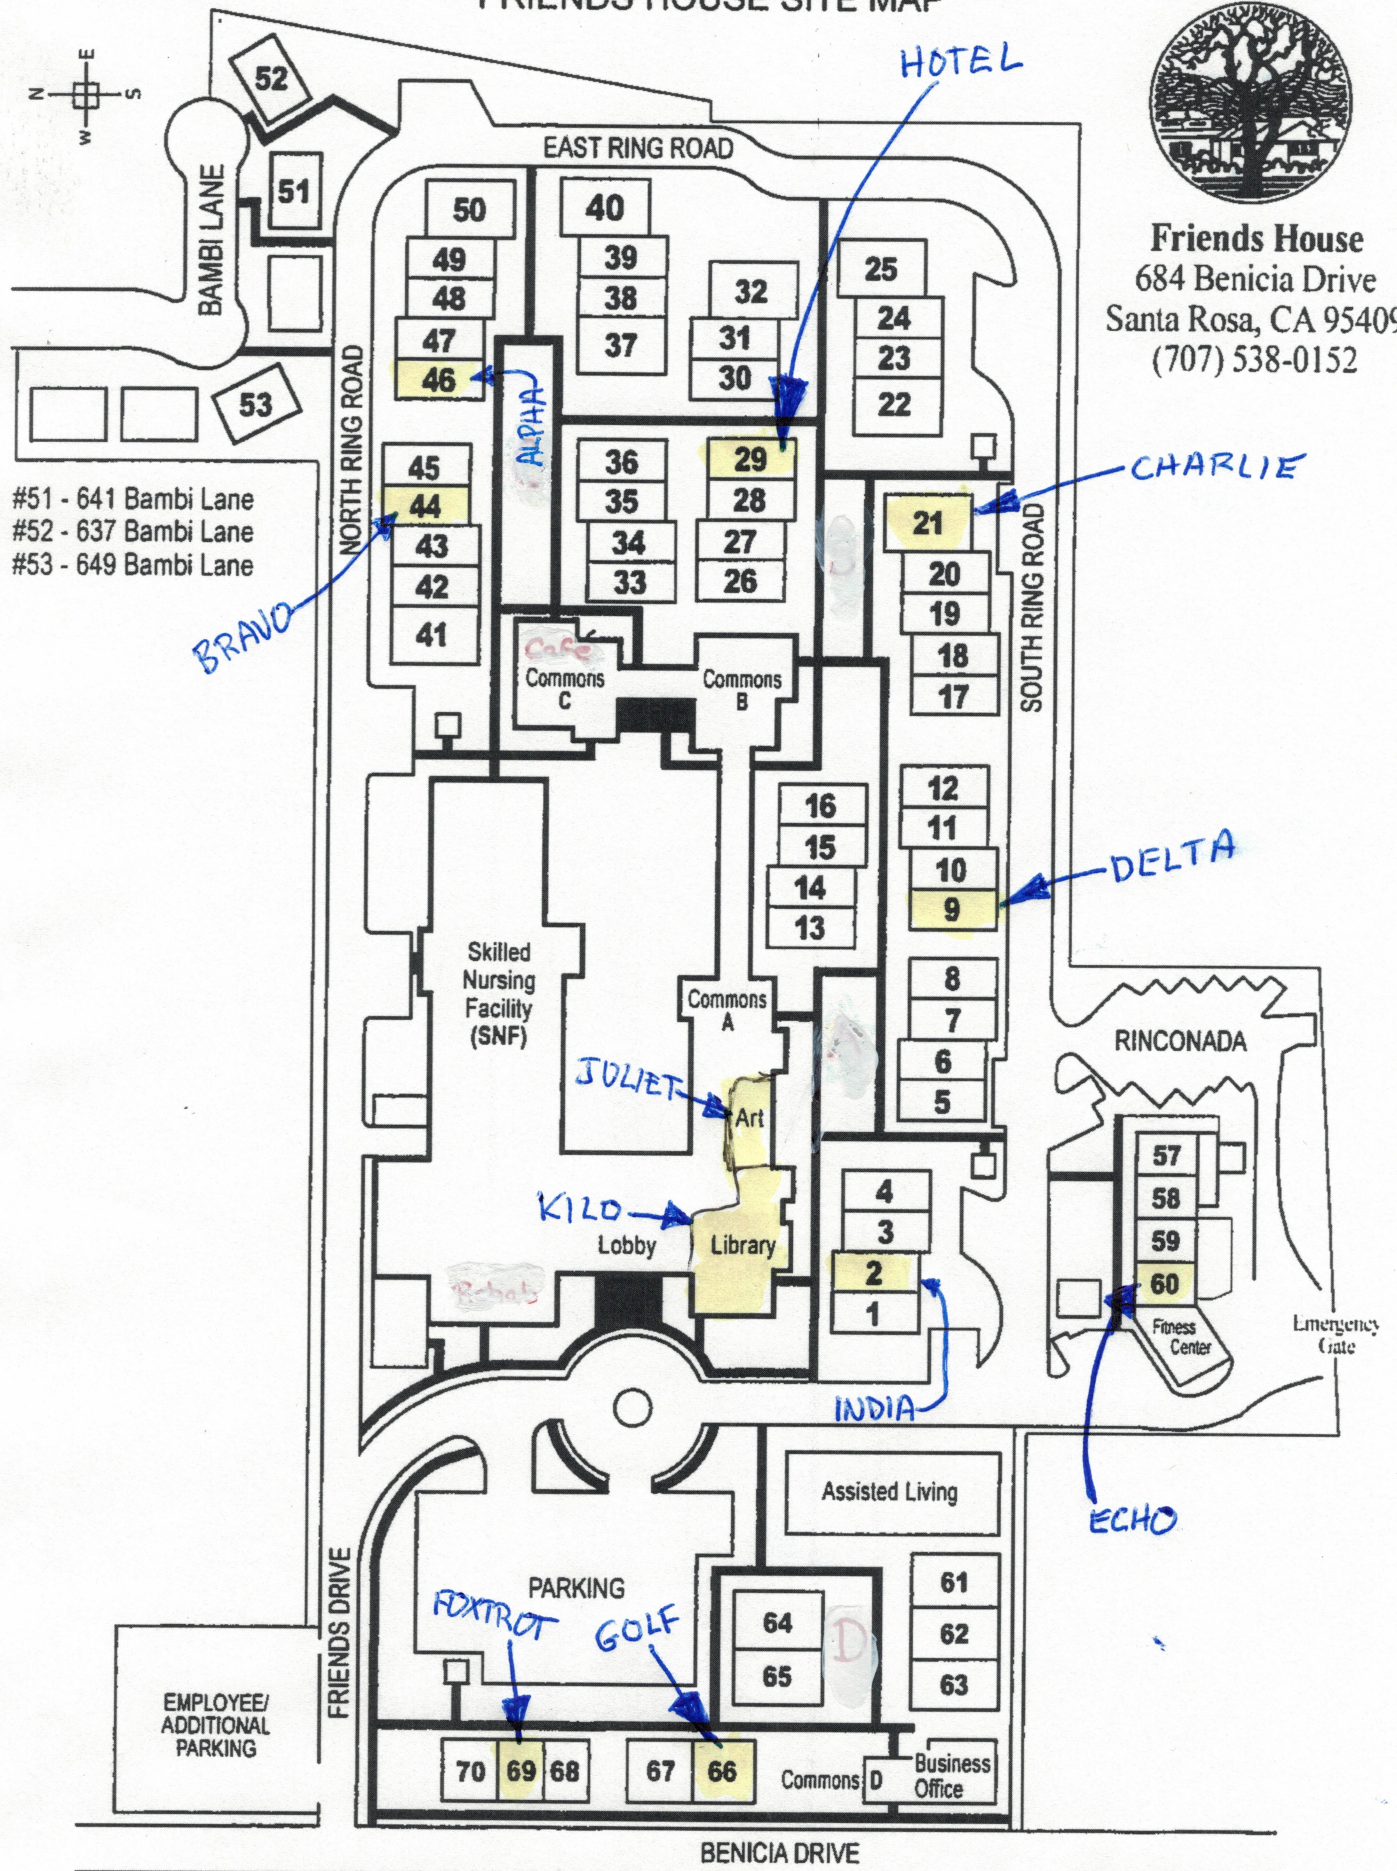

# FRIENDS HOUSE SITE MAP

**Friends House**  
 684 Benicia Drive  
 Santa Rosa, CA 95409  
 (707) 538-0152

#51 - 641 Bambi Lane  
 #52 - 637 Bambi Lane  
 #53 - 649 Bambi Lane

EMPLOYEE/  
 ADDITIONAL  
 PARKING

BENICIA DRIVE