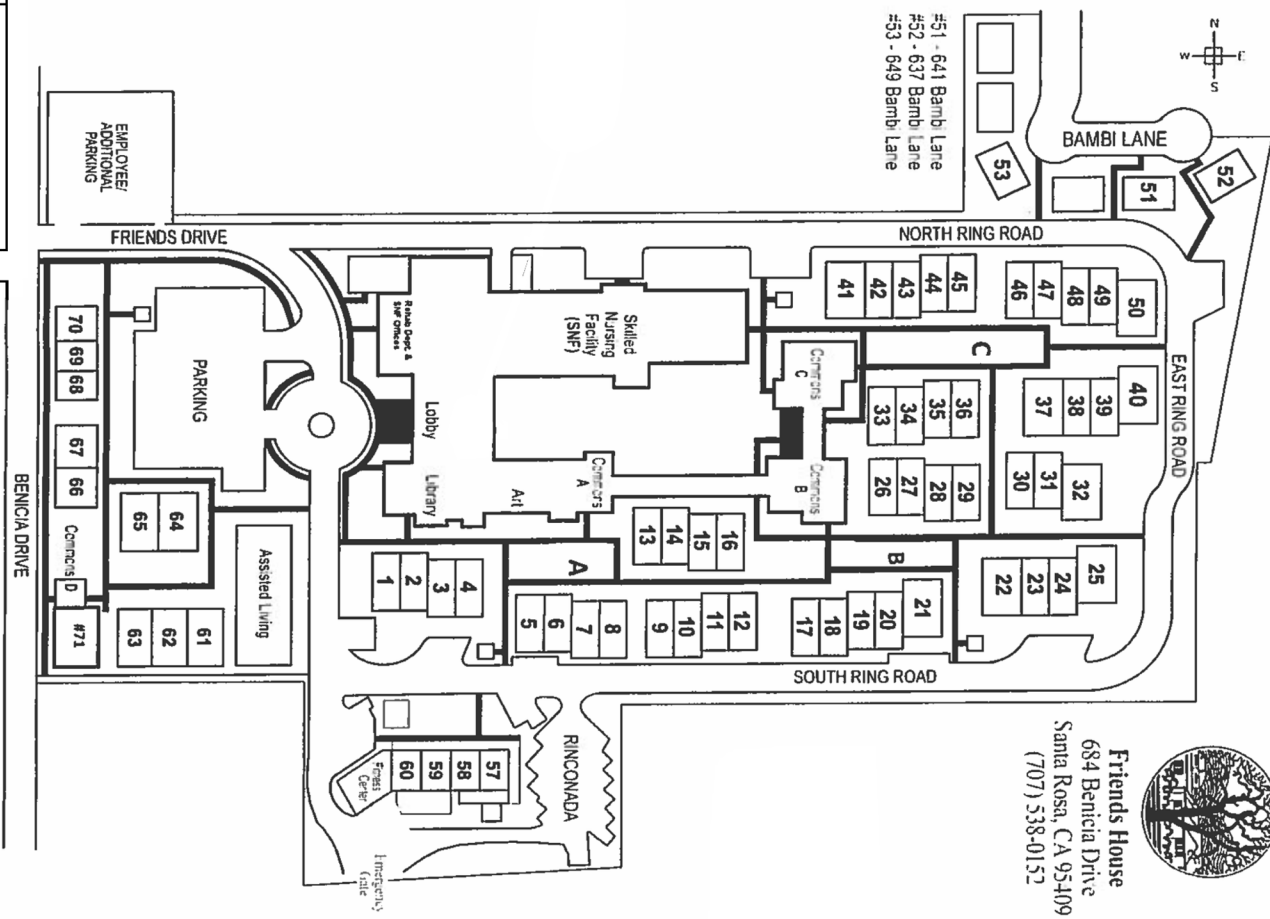

FRIENDS HOUSE SITE MAP

Friends House
 684 Benicia Drive
 Santa Rosa, CA 95409
 (707) 538-0152

FRIENDS HOUSE SITE MAP

Friends House
 684 Benicia Drive
 Santa Rosa, CA 95409
 (707) 538-0152