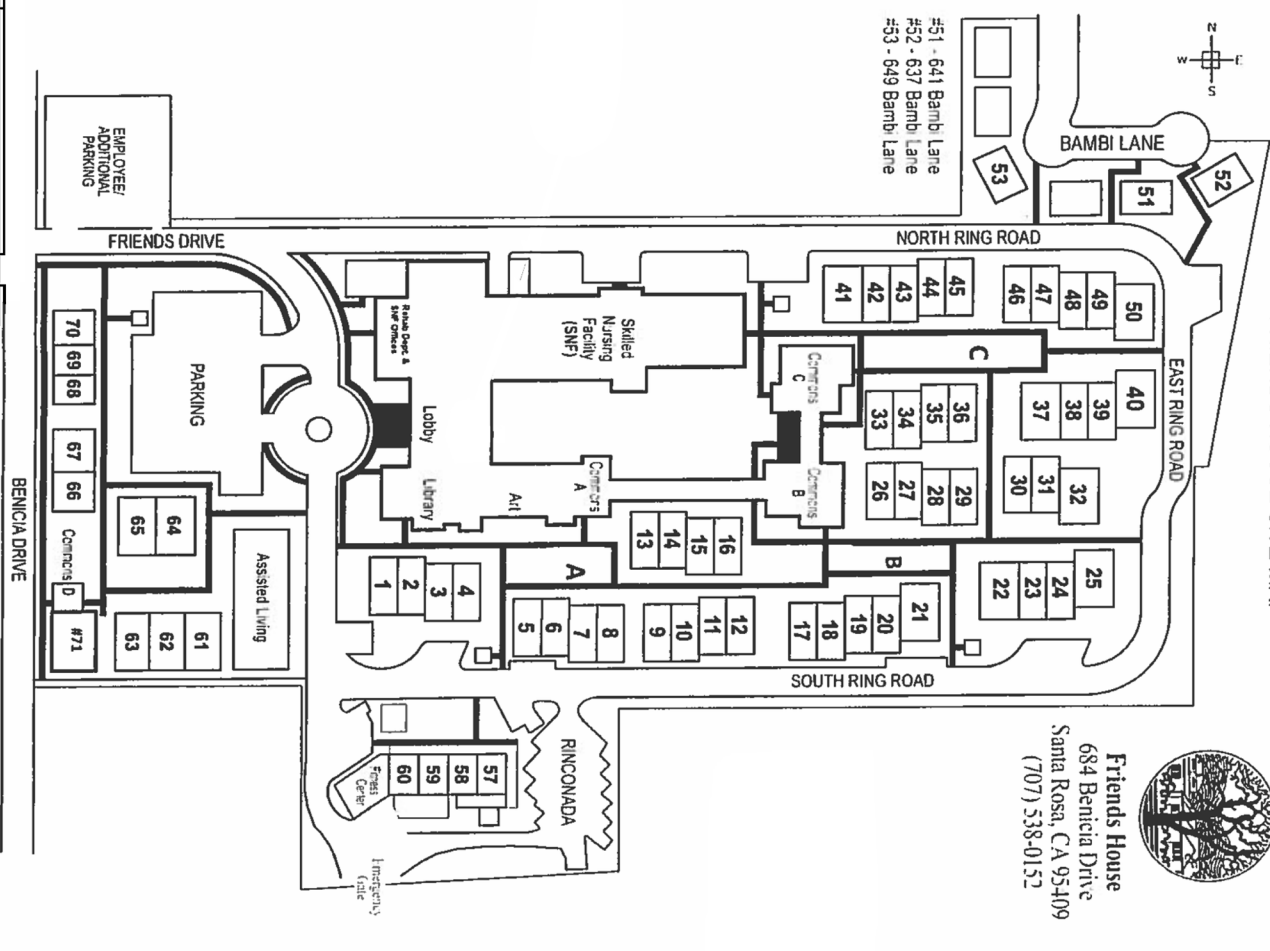

FRIENDS HOUSE SITE MAP

Friends House
 684 Benicia Drive
 Santa Rosa, CA 95409
 (707) 538-0152

FRIENDS HOUSE SITE MAP

Friends House
 684 Benicia Drive
 Santa Rosa, CA 95409
 (707) 538-0152