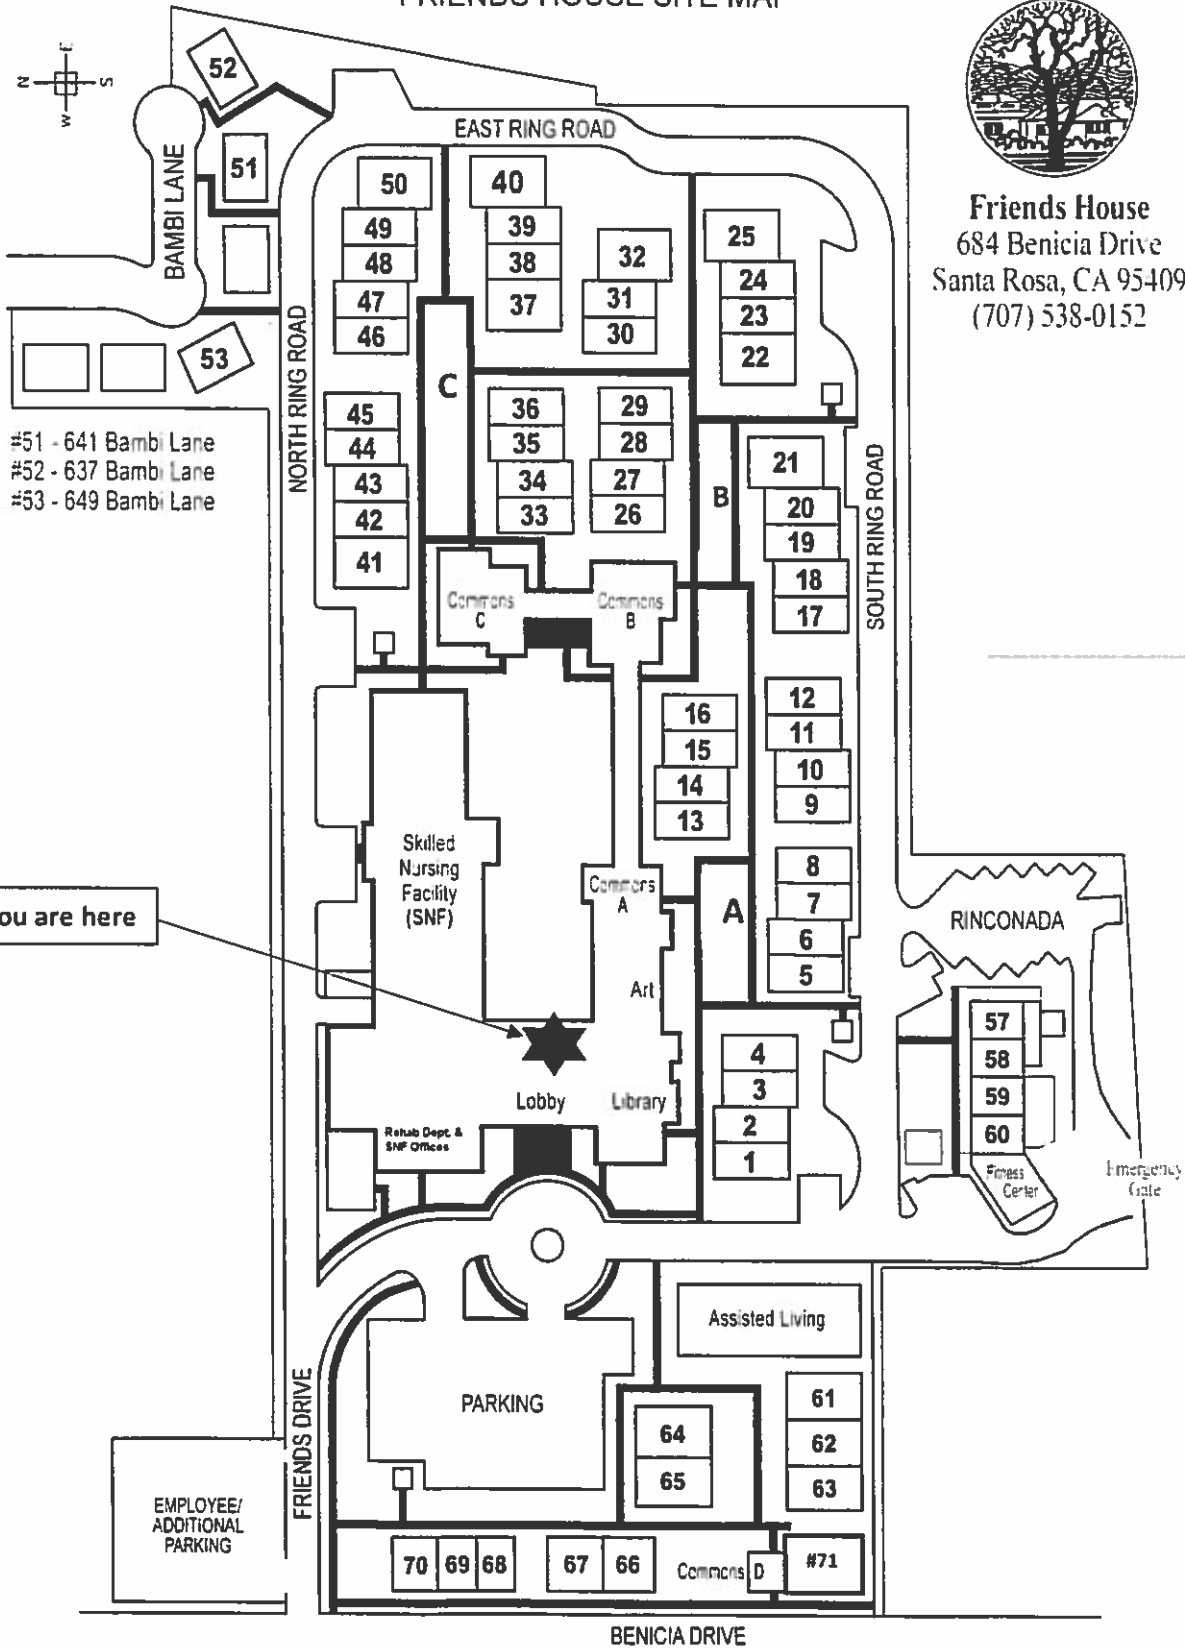

FRIENDS HOUSE SITE MAP

Friends House
 684 Benicia Drive
 Santa Rosa, CA 95409
 (707) 538-0152

You are here

#51 - 641 Bambi Lane
 #52 - 637 Bambi Lane
 #53 - 649 Bambi Lane