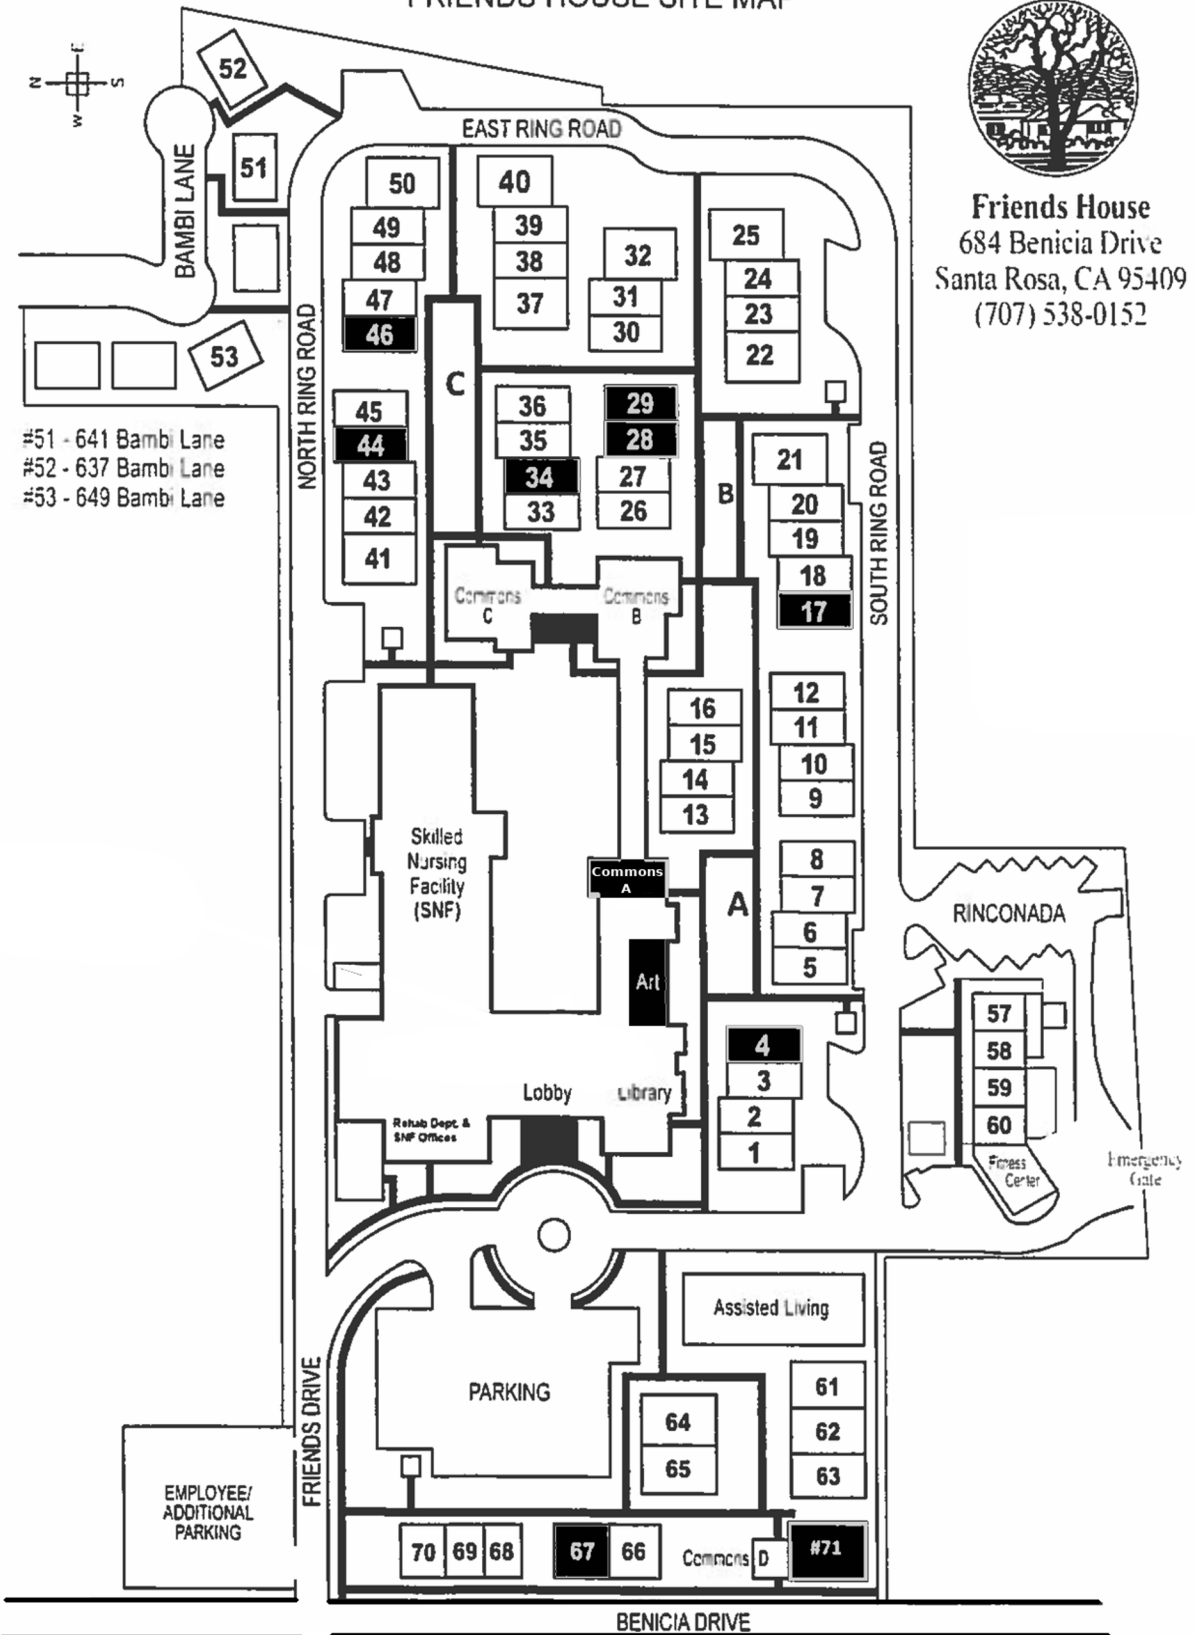

FRIENDS HOUSE SITE MAP

Friends House
 684 Benicia Drive
 Santa Rosa, CA 95409
 (707) 538-0152

#51 - 641 Bambi Lane
 #52 - 637 Bambi Lane
 #53 - 649 Bambi Lane

Portable