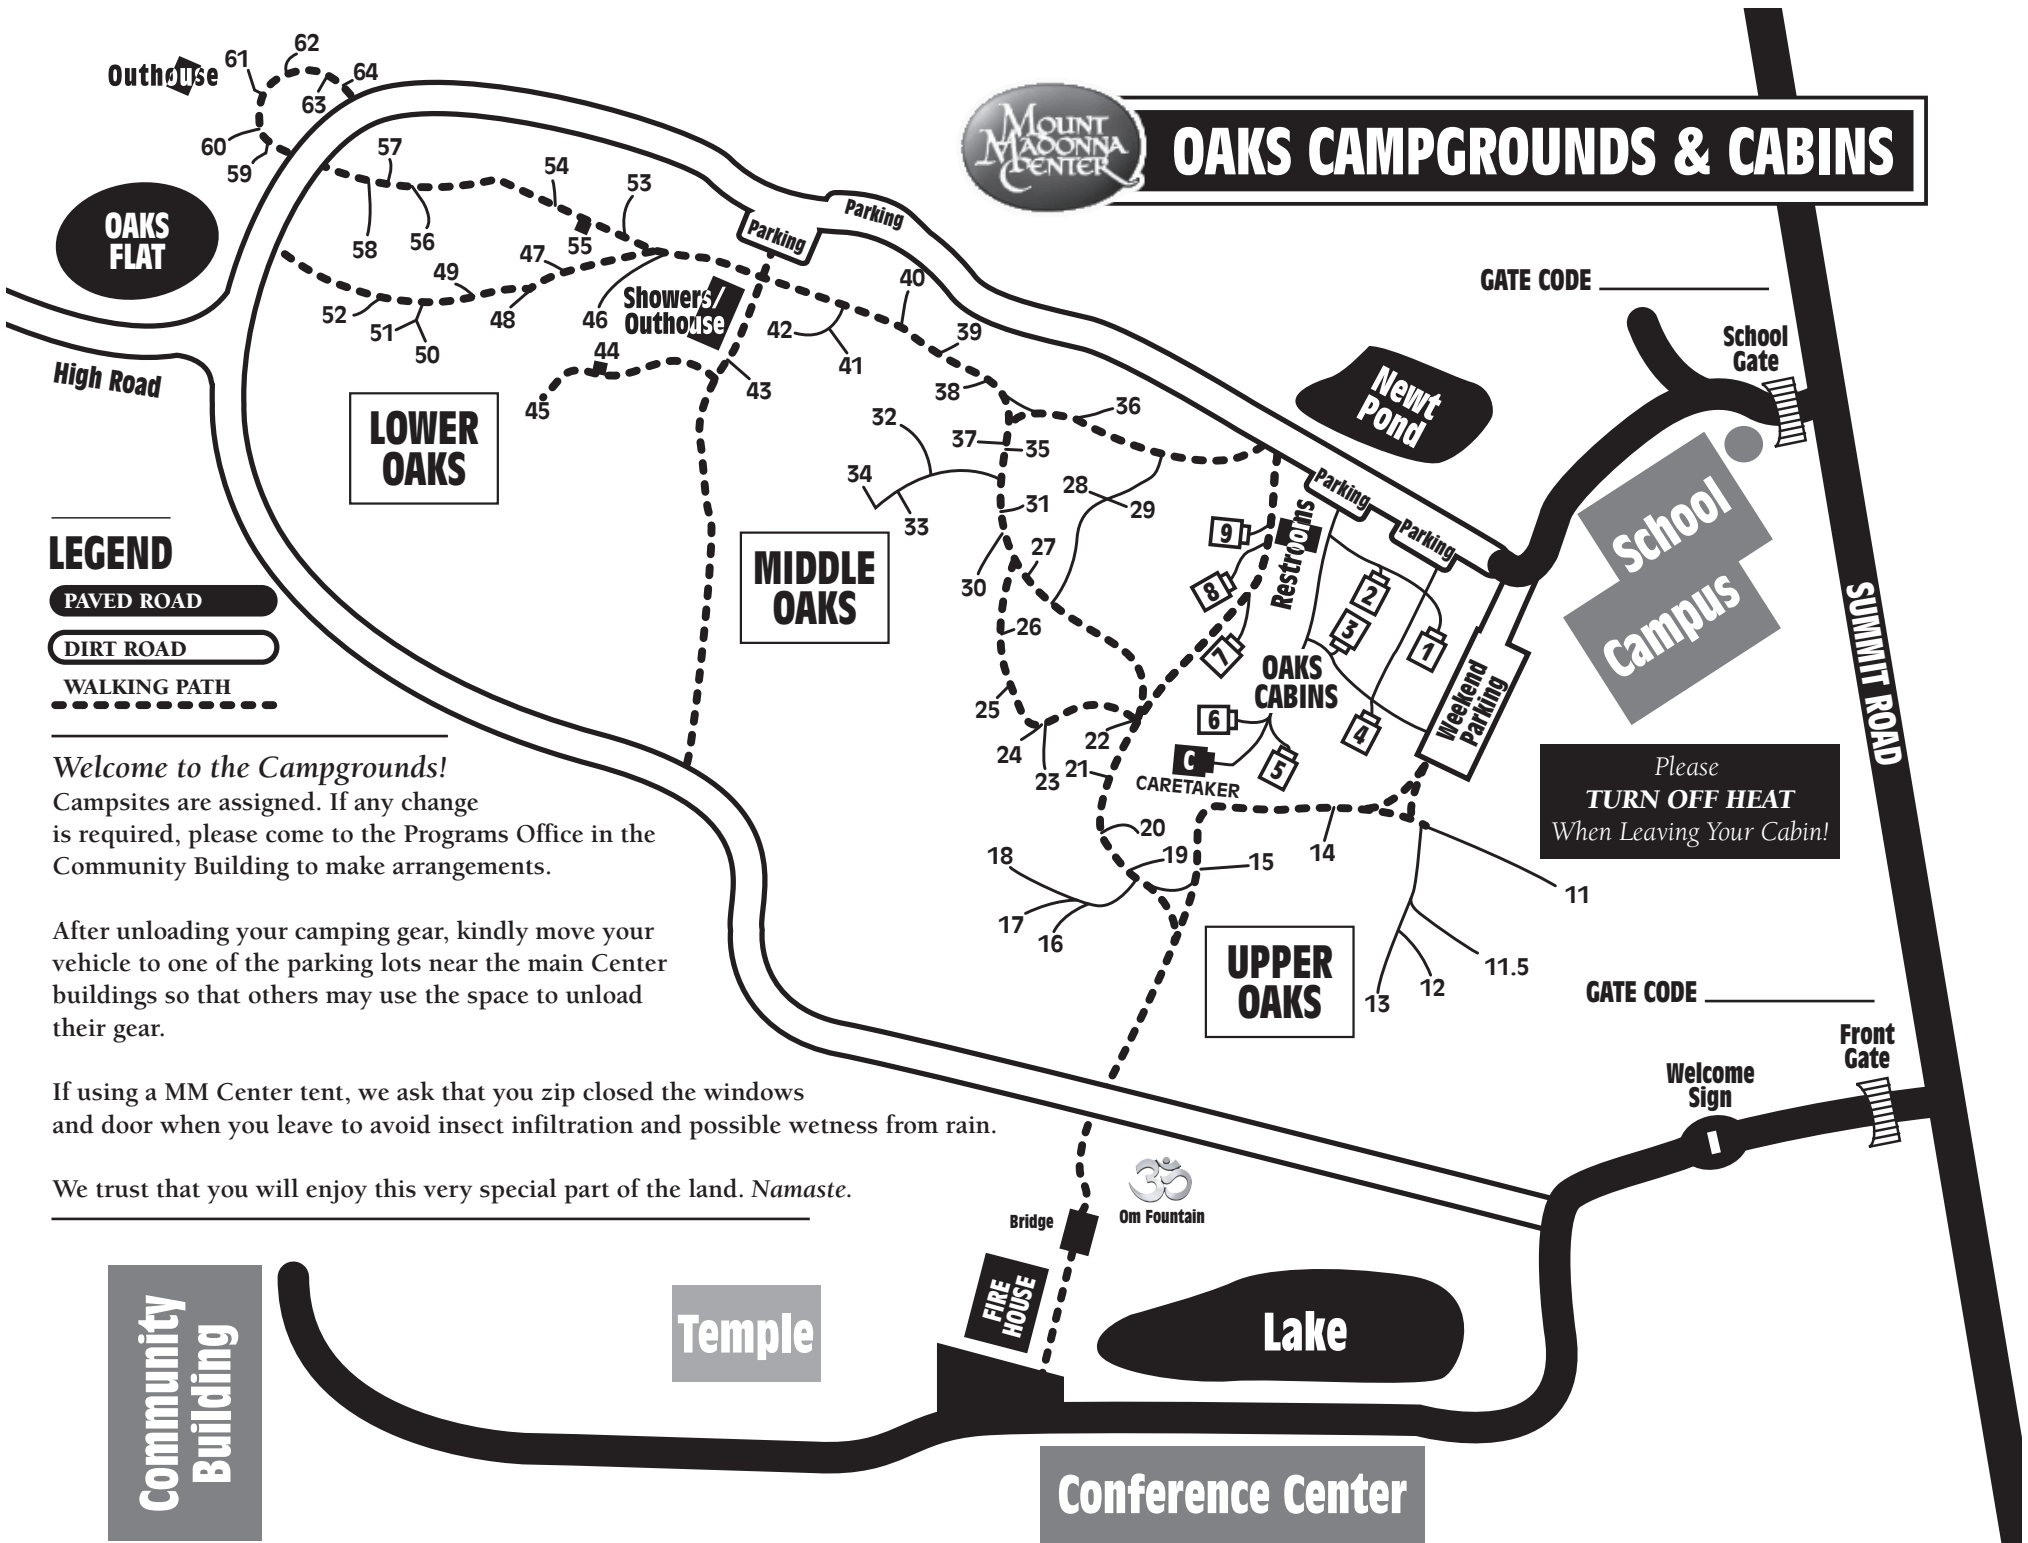

OAKS CAMPGROUNDS & CABINS

OAKS FLAT

LOWER OAKS

MIDDLE OAKS

UPPER OAKS

Newt Pond

OAKS CABINS

School Campus

Please TURN OFF HEAT When Leaving Your Cabin!

LEGEND

- PAVED ROAD
- DIRT ROAD
- WALKING PATH

Welcome to the Campgrounds!
 Campsites are assigned. If any change is required, please come to the Programs Office in the Community Building to make arrangements.

After unloading your camping gear, kindly move your vehicle to one of the parking lots near the main Center buildings so that others may use the space to unload their gear.

If using a MM Center tent, we ask that you zip closed the windows and door when you leave to avoid insect infiltration and possible wetness from rain.

School Gate

SUMMIT ROAD

GATE CODE _____

Welcome Sign

Front Gate